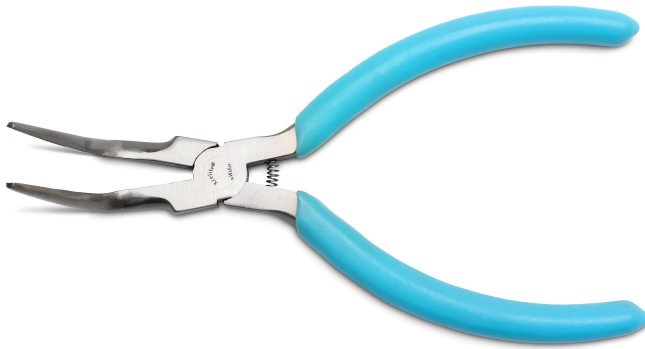

## CN7776N

Item No: CN7776N

6" ESD Safe Smooth Jaw 60° Curved-Jaw Long Nose Pliers

Weller® Xcelite® 60° Curved-jaw Long Nose Plier 6" consists of smooth jaws that are used to combat hard-to-reach places and is ESD safe.

## KEY FEATURES

- + For reaching into confined spaces
- + 60° curved jaw
- + Long nose
- + Features cushion grips

## TECHNICAL DATA

Length	152.4mm
ESD Safe	Yes
Handle Color	Blue
Head Length	34,5 mm, 1 23/64 in
Head Style	Curved Long Nose
Head Thickness	6,4 mm, 1/4 in
Head Width	11,9 mm, 15/32 in
Jaw Length	34.29mm
Jaw Type	Smooth
Packaging	Boxed
Quantity Per Package	1
Tip Size	1,6 mm x 1,6 mm, 1/16 in x 1/16 in
Tip Width	1.5 x 1.5mm
UPC	037103311146
Case Pack Qty.	36
Product Family	Pro Series