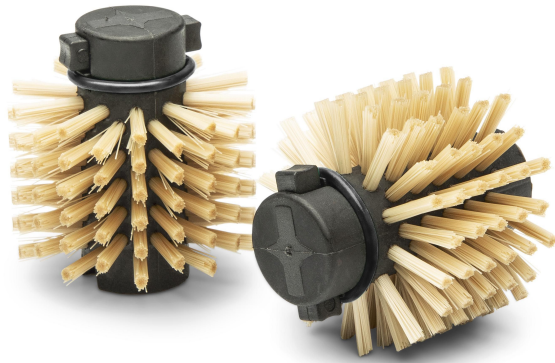

Replaceable brushes (fiber) in pairs for WATC100M / WATC100F

Item No: WATCBF

Replaceable brushes, fiber, WATC

Versatile. Efficient. Powerful Cleaning.

KEY FEATURES

- + Fine bristled fiber brushes (non-metal)
- + For careful cleaning of soldering tips and tweezers
- + For smaller, fine soldering tips
- + Quick and easy cleaning, extends the life of the tip compared to manual cleaning.
- + Simple, user-friendly brush replacement
- + Diameter: 43 mm
- + Scope of delivery: 2x Fiber Brushes