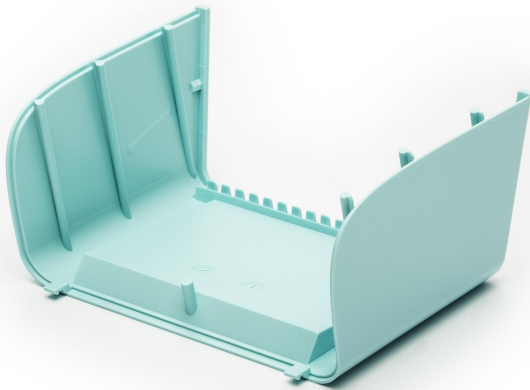

## Housing top WT 1 / WT 1H / WT 2M

Item No: T0058768735  
for WT1, WT1H, WT2M

### KEY FEATURES

+ for WT1, WT1H, WT2M