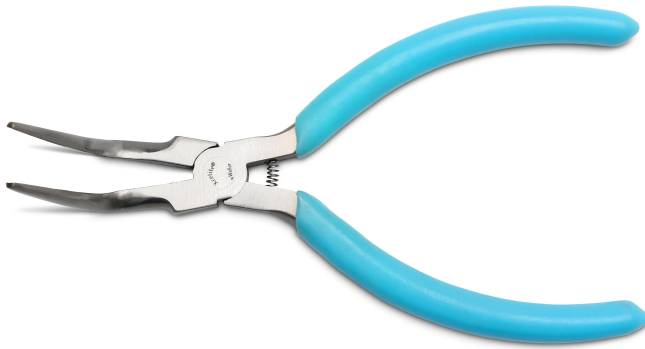

CN7776N

Item No: CN7776N

6" 60° Curved-Jaw Long Nose Plier

Weller® Xcelite® 6" 60° Curved-Jaw Long Nose Plier consists of smooth jaws that are used to combat hard-to-reach places and is ESD-safe.

KEY FEATURES

- + For reaching into confined spaces
- + 60° curved jaw
- + Long nose
- + Features cushion grips

TECHNICAL DATA

Length	152.4mm
ESD Safe	Yes
Handle Color	Blue
Head Length	34,5 mm, 1 23/64 in
Head Style	Curved Long Nose
Head Thickness	6,4 mm, 1/4 in
Head Width	11,9 mm, 15/32 in
Jaw Length	34.29mm
Jaw Type	Smooth
Packaging	Boxed
Quantity Per Package	1
Tip Size	1,6 mm x 1,6 mm, 1/16 in x 1/16 in
Tip Width	0.06 x 0.06 in, 1.5 x 1.5mm
UPC	037103311146
Case Pack Qty.	36
Product Family	Pro Series