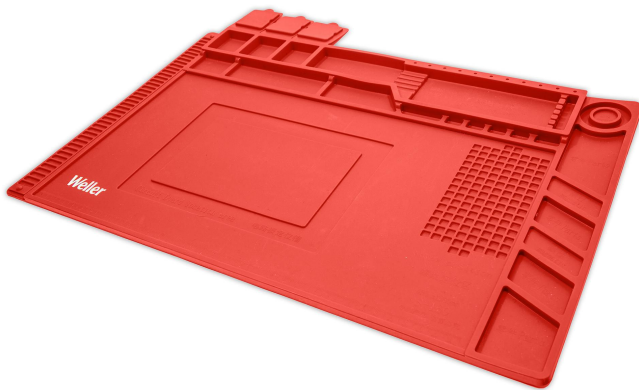

Work Station Mat, Size Medium

Item No: WLACCWSM2-02

Protect your surface with Weller's Medium Soldering Work Station Mat. The anti-slip, silicone mat resists high temperatures and helps to keep your space clean and tidy. Includes a ruler and individual compartments and four magnetic areas for storage.

YOUR BENEFITS

- + Surface Protection**
Silicone soldering mat protects your workspace from burns by resisting temperatures as high as 930°F/500°C.
- + Clean & Tidy Workspace**
Maintain a clean and organized soldering work environment. Ensure no small parts or tools are lost with individual compartments and placement slots for efficient organization. Silicone soldering mat includes a built-in ruler and four magnetic areas for secure storage.
- + Anti-Slip**
Work safely and more effectively with the anti-slip, silicone soldering mat.
- + Medium Format**
Protect your workspace with the Medium 17.5 x 11.75 in. (455 x 300 mm) silicone Soldering Workstation Mat.